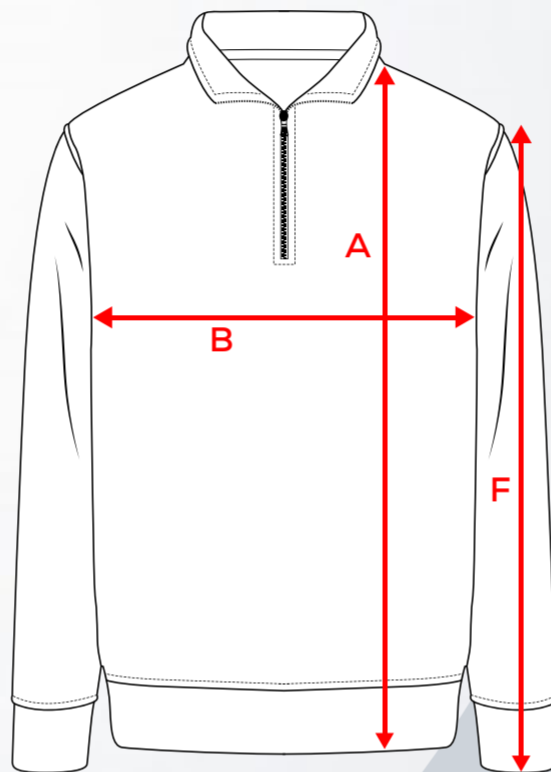

UNISEX STYLE 904  
**UNISEX ZIP-SWEATSHIRT**

POINT	MEASUREMENT POINT	SIZE									
		XS	S	M	L	XL	2XL	3XL	4XL	5XL	6XL
A	TOTAL LENGTH FRM HPS (CM)	69.5	71	72.5	74	75.5	77	78.5	80	81.5	83
B	HALF CHEST (CM)	53	55	57	59	61	64	67	71	75	79
F	SLEEVE LENGTH (CM)	62	63	64	65	66	67	68	69	70	71