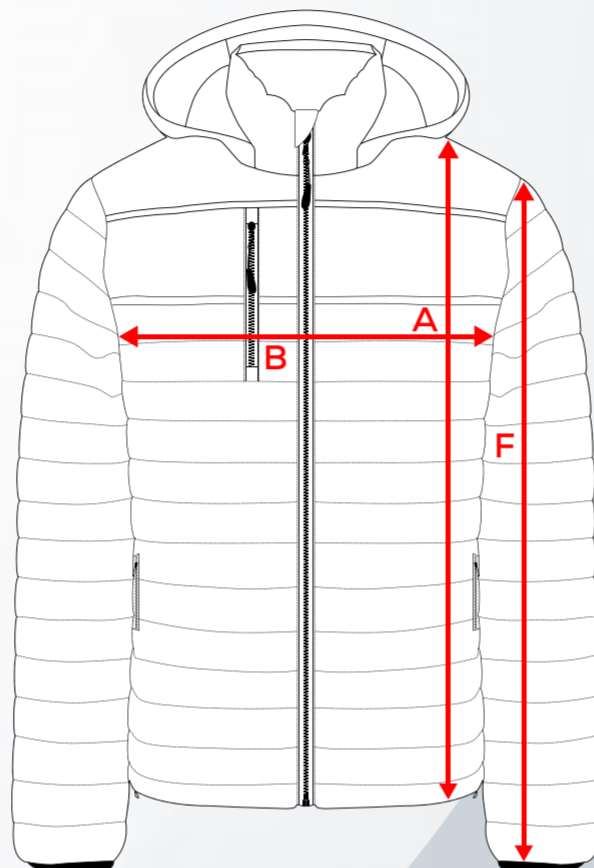

MENS STYLE 1401

MENS PREMIUM QUILTED JACKET

POINT	MEASUREMENT POINT	SIZE							
		S	M	L	XL	2XL	3XL	4XL	5XL
A	TOTAL LENGTH FRM HPS (CM)	68	70	72	74	76	78	80	82
B	HALF CHEST (CM)	54	57	60	63	66	70	74	78
F	SLEEVE LENGTH (CM)	67.5	68.5	69.5	70.5	71.5	72.5	73.5	74.5