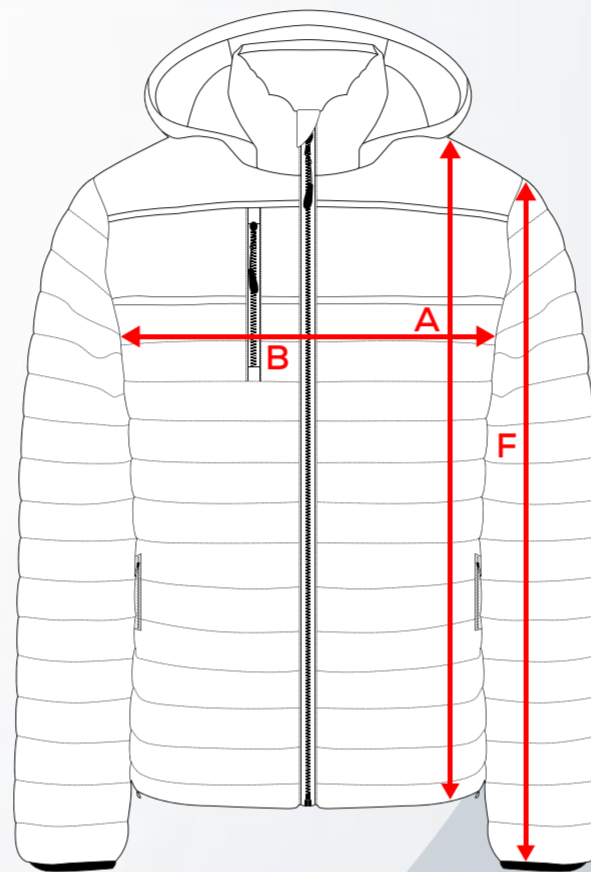

WOMENS STYLE 1402

WOMENS PREMIUM QUILTED JACKET

POINT	MEASUREMENT POINT	SIZE						
		XS	S	M	L	XL	2XL	3XL
A	TOTAL LENGTH FRM HPS (CM)	65.5	67.5	69.5	71.5	73.5	75.5	77.5
B	HALF CHEST (CM)	47	49	51	53	55	57	59
F	SLEEVE LENGTH (CM)	61.5	62.5	63.5	64.5	65.5	66.5	67.5